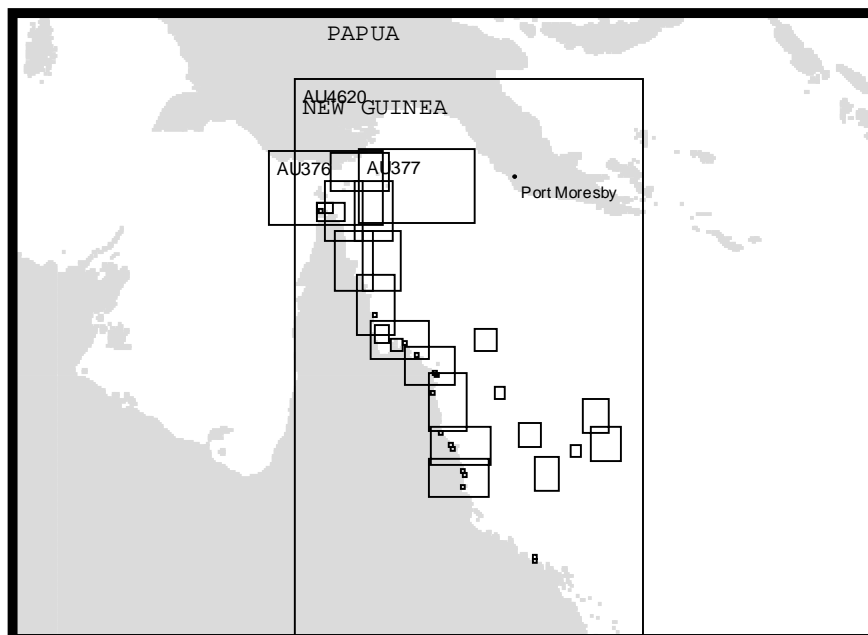

AU0021S

AUSTRALIA. EAST COAST. QUEENSLAND. TORRES STRAIT TO CAIRNS.

Folio charts for issue WF 10

Chart	Co...	Printed	Description
AU255	AU	02/01/93	AUSTRALIA - EAST COAST.QUEENSLAND.APPROACHES TO ABBOT POINT
AU255A	AU	02/01/93	ABBOT POINT WHARF
AU262	AU	05/01/96	AUSTRALIA -EAST COAST.QUEENSLAND.APPROACHES TO CAIRNS.
AU262A	AU	05/01/96	AUSTRALIA -EAST COAST.QUEENSLAND.PORT OF CAIRNS.
AU280_1	AU	11/01/94	AUSTRALIA-E.COAST.PLANS IN NORTH QUEENSLAND. MAGPIE REEF TO EDEN REEF.
AU280_2	AU	11/01/94	AUSTRALIA - EAST COAST. PLANS IN NORTH QUEENSLAND. FLINDERS GROUP.
AU292	AU	05/01/96	AUSTRALIA.QUEENSLAND.ADOLPHUS CHANNEL TO PRINCE OF WALES CHANNEL.
AU293	AU	04/01/96	AUSTRALIA - NORTH COAST.TORRES STRAIT.PRINCE OF WALES CHANNEL.
AU299	AU	11/01/97	AUSTRALIA - NORTH COAST. TORRES STRAIT. APPROACHES TO THURSDAY ISLAND.
AU376	AU	07/01/97	AUSTRALIA - PAPUA NEW GUINEA. TORRES STRAIT.
AU377	AU	08/01/97	AUSTRALIA. TORRES STRAIT. BLIGH ENTRANCE TO EASTERN FIELDS.
AU4620	AU	12/01/96	AUSTRALIA. PERCY ISLES TO BOOBY ISLAND INCLUDING GULF OF PAPUA.
AU615_1	AU	10/01/94	AUSTRALIA - EAST COAST. CORAL SEA. FLINDERS REEFS.
AU615_2	AU	10/01/94	AUSTRALIA - EAST COAST. CORAL SEA. FLORA AND HOLMES REEFS.
AU616_1	AU	10/01/96	AUSTRALIA - EAST COAST. CORAL SEA. OSPREY REEF AND SHARK REEF.
AU616_2	AU	10/01/96	AUSTRALIA - EAST COAST. CORAL SEA. BOUGAINVILLE REEF.
AU616_3	AU	10/01/96	AUSTRALIA - EAST COAST. CORAL SEA. HERALD CAYS.
AU617_1	AU	02/01/97	AUSTRALIA - EAST COAST. CORAL SEA. WILLIS ISLETS.
AU617_2	AU	02/01/97	AUSTRALIA - EAST COAST.CORAL SEA.SOUTH WEST ISLET TO MAGDELAINE CAYS.
AU829	AU	03/01/96	AUSTRALIA - EAST COAST.QUEENSLAND.BROOK ISLANDS TO RUSSELL ISLAND.
AU829A	AU	03/01/96	AUSTRALIA - EAST COAST.QUEENSLAND.DUNK ISLAND ANCHORAGE.
AU829B	AU	03/01/96	AUSTRALIA - EAST COAST.QUEENSLAND.GLADYS INLET.
AU829C	AU	03/01/96	AUSTRALIA - EAST COAST.QUEENSLAND.MOURILYAN HARBOUR.
AU830	AU	05/01/96	AUSTRALIA-EAST COAST.QUEENSLAND.RUSSELL ISLAND TO LOW ISLETS.
AU830A	AU	10/01/97	PORT DOUGLAS.
AU831	AU	10/01/96	AUSTRALIA - EAST COAST. QUEENSLAND. LOW ISLETS TO CAPE FLATTERY.
AU831A	AU	10/01/96	AUSTRALIA - EAST COAST. ENDEAVOUR RIVER ENTRANCE. PORT OF COOKTOWN
AU832	AU	01/01/95	AUSTRALIA - EAST COAST. QUEENSLAND. CAPE FLATTERY TO BARROW POINT.
AU832A	AU	01/01/95	AUSTRALIA - EAST COAST. QUEENSLAND. HOWICK GROUP.
AU832B	AU	01/01/95	AUSTRALIA - EAST COAST. QUEENSLAND. APPROACHES TO CAPE FLATTERY.
AU832C	AU	01/01/95	AUSTRALIA - EAST COAST. QUEENSLAND. CAPE FLATTERY WHARF.
AU833	AU	09/01/96	AUSTRALIA - EAST COAST.QUEENSLAND.BARROW POINT TO CLAREMONT ISLES.