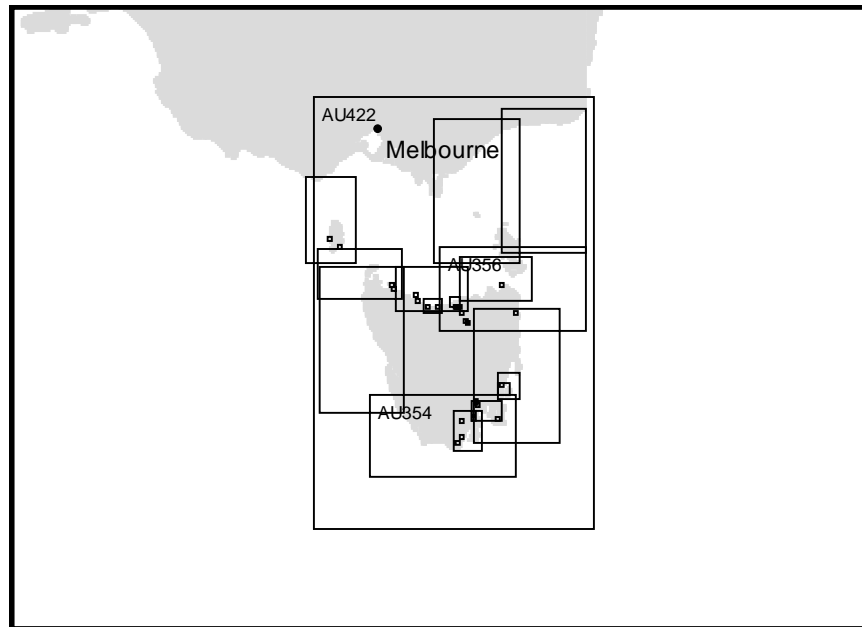

AU0052S

AUSTRALIA. TASMANIA.

Folio charts for issue WF 10

Chart	Co...	Printed	Description
AU163	AU	02/01/96	AUSTRALIA.TASMANIA.APPROACHES TO BURNIE.
AU163A	AU	02/01/96	PORT OF BURNIE.
AU164	AU	07/01/99	AUSTRALIA. TASMANIA. APPROACHES TO DEVONPORT.
AU164A	AU	07/01/99	AUSTRALIA. TASMANIA. DEVONPORT.
AU164B	AU	07/01/99	AUSTRALIA. TASMANIA. ULVERSTONE.
AU167	AU	04/01/97	AUSTRALIA.TASMANIA.PORT DALRYMPLE.
AU167A	AU	04/01/97	BELL BAY.
AU167B	AU	04/01/97	LONG REACH.
AU168_1	AU	02/01/95	AUSTRALIA. TASMANIA. RIVER TAMAR. BELL BAY TO LAUNCESTON.
AU168_2	AU	02/01/95	AUSTRALIA. TASMANIA. RIVER TAMAR. BELL BAY TO LAUNCESTON.
AU168_3	AU	02/01/95	AUSTRALIA. TASMANIA. RIVER TAMAR. BELL BAY TO LAUNCESTON.
AU168_4	AU	02/01/95	AUSTRALIA. TASMANIA. RIVER TAMAR. LAUNCESTON WHARVES.
AU170	AU	02/01/97	AUSTRALIA-TASMANIA. MARIA ISLAND TO CAPE SONNERAT.
AU170A	AU	02/01/97	AUSTRALIA-TASMANIA. APPROACHES TO SPRING BAY.
AU170B	AU	02/01/97	AUSTRALIA-TASMANIA. SPRING BAY WHARF.
AU171	AU	05/01/98	AUSTRALIA - SOUTH COAST. TASMANIA. HOBART TO NORFOLK BAY.
AU172	AU	11/01/99	AUSTRALIA - TASMANIA. PORT OF HOBART.
AU172A	AU	11/01/99	AUSTRALIA - TASMANIA. PORT OF HOBART. BOWEN BRIDGE.
AU172B	AU	11/01/99	AUSTRALIA - TASMANIA. PORT OF HOBART. SULLIVANS COVE.
AU173	AU	12/01/97	AUSTRALIA - SOUTH COAST. TASMANIA. D'ENTRECASTEAUX CHANNEL.
AU173A	AU	12/01/97	AUSTRALIA-S.COAST.TASMANIA.D'ENTRECASTEAUX CHANNEL.LITTLE OYSTER COVE.
AU174_1	AU	02/01/97	AUSTRALIA-SOUTH COAST. TASMANIA. SOUTH EAST COAST. NORTH WEST BAY.
AU174_2	AU	02/01/97	AUSTRALIA-SOUTH COAST. PORT HUON.
AU174_3	AU	02/01/97	AUSTRALIA-SOUTH COAST. TASMANIA SOUTH EAST COAST. SOUTHPORT.
AU174_4	AU	02/01/97	AUSTRALIA-SOUTH COAST. TASMANIA. SOUTH EAST COAST. RECHERCHE BAY.
AU174_5	AU	02/01/97	AUSTRALIA-SOUTH COAST. TASMANIA SOUTH EAST COAST. PORT ARTHUR.
AU353	AU	02/01/95	AUSTRALIA-TASMANIA. HUNTER ISLAND TO LOW ROCKY POINT.
AU354	AU	02/01/93	AUSTRALIA - TASMANIA.LOW ROCKY POINT TO HOBART
AU355	AU	09/01/93	AUSTRALIA. TASMANIA. HOBART TO ST.HELENS POINT.
AU356	AU	09/01/94	AUSTRALIA-TASMANIA.ST.HELENS POINT TO LOW HEAD.
AU356A	AU	09/01/94	AUSTRALIA-TASMANIA.GEORGES BAY.
AU357	AU	02/01/96	AUSTRALIA-SOUTH COAST.WILSONS PROMONTORY TO POINT HICKS & FLINDERS I.
AU358	AU	02/01/96	AUSTRALIA-S.COAST.WILSONS PROMONTORY TO POINT HICKS & FLINDERS ISLAND.