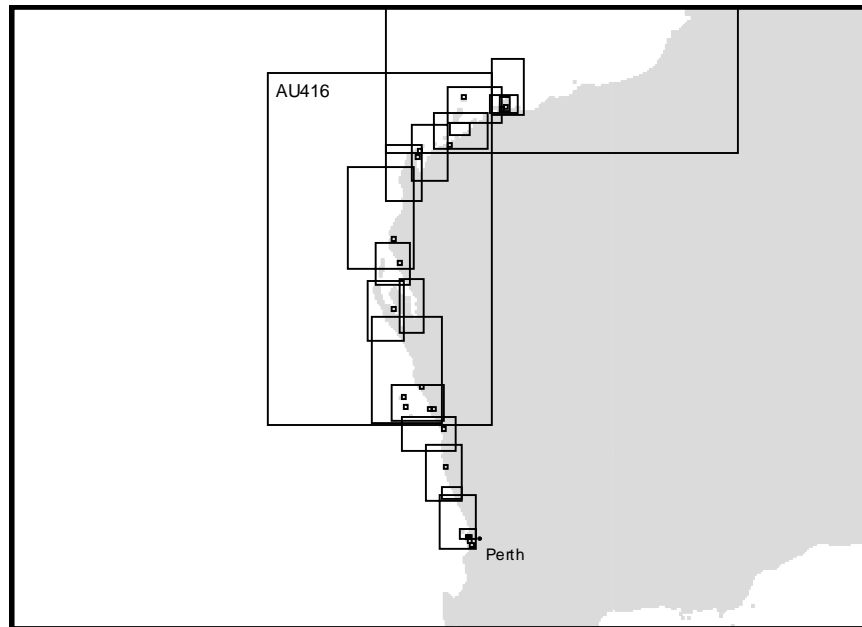

## AUSTRALIA. WEST COAST. FREMANTLE TO DAMPIER.

Chart	Co...	Printed	Description
AU748	AU	02/01/97	AUSTRALIA-WEST COAST.WESTERN AUSTRALIA.SHARK BAY (SOUTH EASTERN SHEET)
AU749	AU	07/01/97	AUSTRALIA-WEST COAST.WESTERN AUSTRALIA.SHARK BAY (SOUTH WESTERN SHEET)
AU749A	AU	02/01/97	AUSTRALIA-WEST COAST.WESTERN AUSTRALIA. SLOPE ISLAND.
AU751	AU	02/01/94	AUSTRALIA-WEST COAST. HOUTMAN ABROLHOS AND GEELVINK CHANNEL.
AU751A	AU	02/01/94	AUSTRALIA-WEST COAST.WESTERN AUSTRALIA. PORT GREGORY.
AU751B	AU	02/01/94	AUSTRALIA-WEST COAST.WESTERN AUSTRALIA. RECRUIT BAY.
AU751C	AU	02/01/94	AUSTRALIA-WEST COAST.WESTERN AUSTRALIA. GOOD FRIDAY BAY.
AU752	AU	02/01/94	AUSTRALIA-WEST COAST. PELSART ISLAND TO BEAGLE ISLANDS.
AU752A	AU	02/01/94	AUSTRALIA-WEST COAST.WESTERN AUSTRALIA. PORT DENISON.
AU753	AU	02/01/96	AUSTRALIA - WEST COAST.WESTERN AUSTRALIA. BEAGLE ISLANDS TO LANCELIN.
AU753A	AU	02/01/96	AUSTRALIA - WEST COAST. WESTERN AUSTRALIA. JURIEN BAY.
AU754	AU	04/01/00	AUSTRALIA-WEST COAST. WESTERN AUSTRALIA. LANCELIN TO CAPE PERON.
AU81	AU	05/01/97	AUSTRALIA-WEST COAST.WESTERN AUSTRALIA. APPROACHES TO GERALDON.
AU81A	AU	05/01/97	PORT OF GERALDTON.