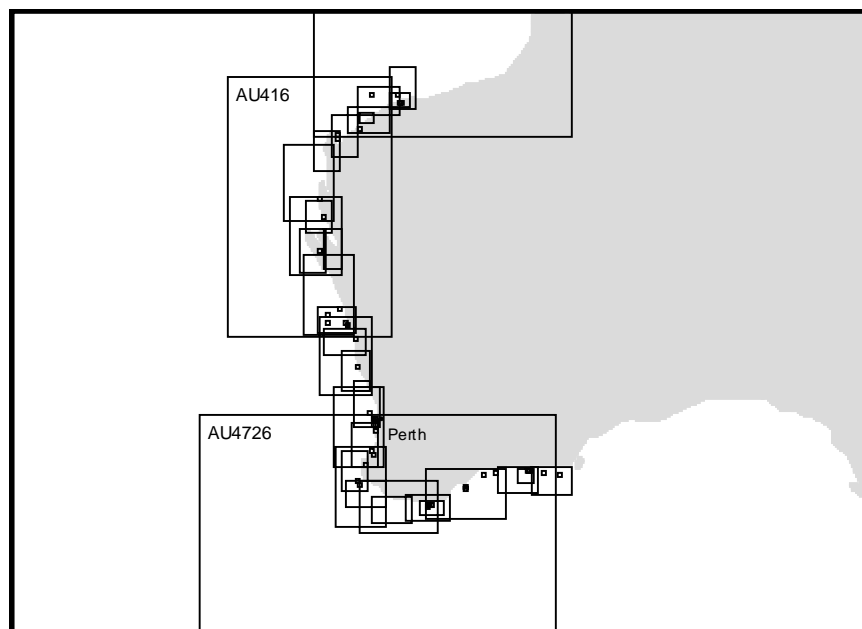

AU0070L

AUSTRALIA. WEST COAST. ESPERANCE TO DAMPIER.

Folio charts for issue WF 10

Chart	Co...	Printed	Description
AU105	AU	02/01/94	AUSTRALIA-WEST COAST. WEDGE ISLAND TO LANCELIN.
AU109	AU	11/01/96	AUSTRALIA - SOUTH COAST. WESTERN AUSTRALIA. PORT OF ALBANY.
AU110	AU	02/01/96	AUSTRALIA-SOUTH COAST.WESTERN AUSTRALIA. KING GEORGE SOUND.
AU110A	AU	02/01/96	AUSTRALIA-SOUTH COAST.WESTERN AUSTRALIA. OYSTER HARBOUR.
AU112	AU	03/01/98	AUSTRALIA-WEST COAST. WESTERN AUSTRALIA. APPROACHES TO FREMANTLE.
AU113	AU	01/01/97	AUSTRALIA - WEST COAST. WESTERN AUSTRALIA. PORT OF FREMANTLE.
AU114	AU	02/01/98	AUSTRALIA - WEST COAST. WESTERN AUSTRALIA. KWINANA.
AU114A	AU	02/01/98	AUSTRALIA - WEST COAST. WESTERN AUSTRALIA. KWINANA GRAIN JETTY.
AU115	AU	01/01/98	AUSTRALIA - WEST COAST.WESTERN AUSTRALIA. APPROACHES TO BUNBURY.
AU115A	AU	01/01/98	PORT OF BUNBURY.
AU116_1	AU	02/01/97	AUSTRALIA - SOUTH WEST COAST. FLINDERS BAY.
AU116_2	AU	02/01/97	AUSTRALIA - SOUTH WEST COAST. ENTRANCE TO MANDURAH ESTUARY.
AU116_3	AU	02/01/97	AUSTRALIA - SOUTH WEST COAST. HAMELIN BAY.
AU116_4	AU	02/01/97	AUSTRALIA - SOUTH WEST COAST. MARY ANN HAVEN.
AU116_5	AU	02/01/97	AUSTRALIA - SOUTH WEST COAST. WARNBRO SOUND.
AU116_6	AU	02/01/97	AUSTRALIA - SOUTH WEST COAST. BUSSELTON.
AU116_7	AU	02/01/97	AUSTRALIA - SOUTH WEST COAST. STARVATION BOAT HARBOUR.
AU117	AU	06/01/98	AUSTRALIA-WEST COAST. WESTERN AUSTRALIA. GAGE ROADS AND COCKBURN SOUND
AU118	AU	02/01/96	AUSTRALIA-S.COAST.WESTERN AUSTRALIA. APPROACHES TO KING GEORGE SOUND.
AU119_1	AU	09/01/96	AUSTRALIA - SOUTH COAST. WESTERN AUSTRALIA. APPROACHES TO ESPERANCE.
AU119_1A	AU	09/01/96	AUSTRALIA - SOUTH COAST. WESTERN AUSTRALIA. ESPERANCE.
AU119_1B	AU	09/01/96	AUSTRALIA - SOUTH COAST. WESTERN AUSTRALIA. BANDY CREEK BOAT HARBOUR.
AU119_2	AU	09/01/96	AUSTRALIA - SOUTH COAST. WESTERN AUSTRALIA. DUKE OF ORLEANS BAY.
AU119_3	AU	09/01/96	AUSTRALIA-SOUTH COAST.WESTERN AUSTRALIA.APPROACHES TO GOOSE ISLAND BAY
AU330	AU	01/01/98	AUSTRALIA - WEST COAST. POINT CLOATES TO POINT QUOBBA.
AU330A	AU	01/01/98	CAPE CUVIER.
AU331	AU	05/01/98	AUSTRALIA. WEST COAST. WESTERN AUSTRALIA. POINT QUOBBA TO GERALDTON.
AU332	AU	01/01/94	AUSTRALIA - WEST COAST.WESTERN AUSTRALIA. ZUYTDORP POINT TO GERALDTON.
AU333	AU	09/01/91	AUSTRALIA-WEST COAST.WESTERN AUSTRALIA. GERALDTON TO WEDGE ISLAND.